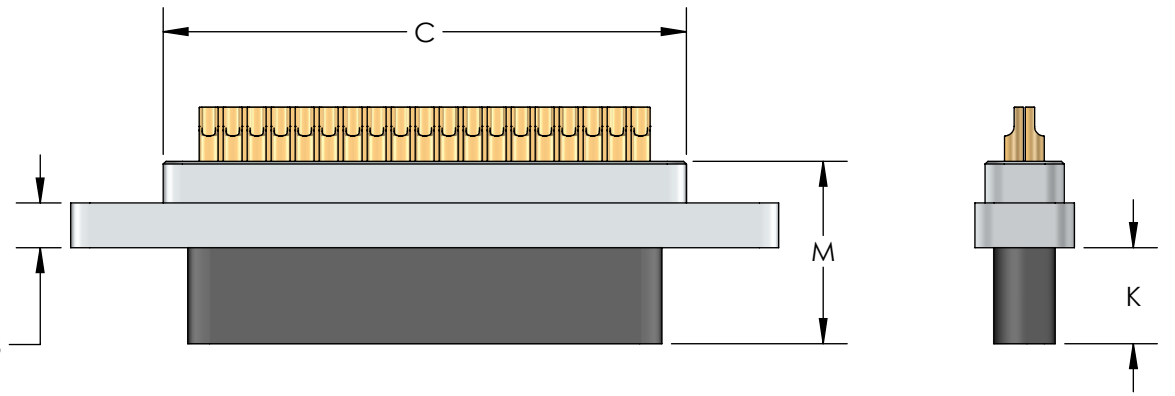

.093 [2.36]
TYP. ALL SIZES

RECEPTACLE (SOCKETS)

PLUG (PINS)